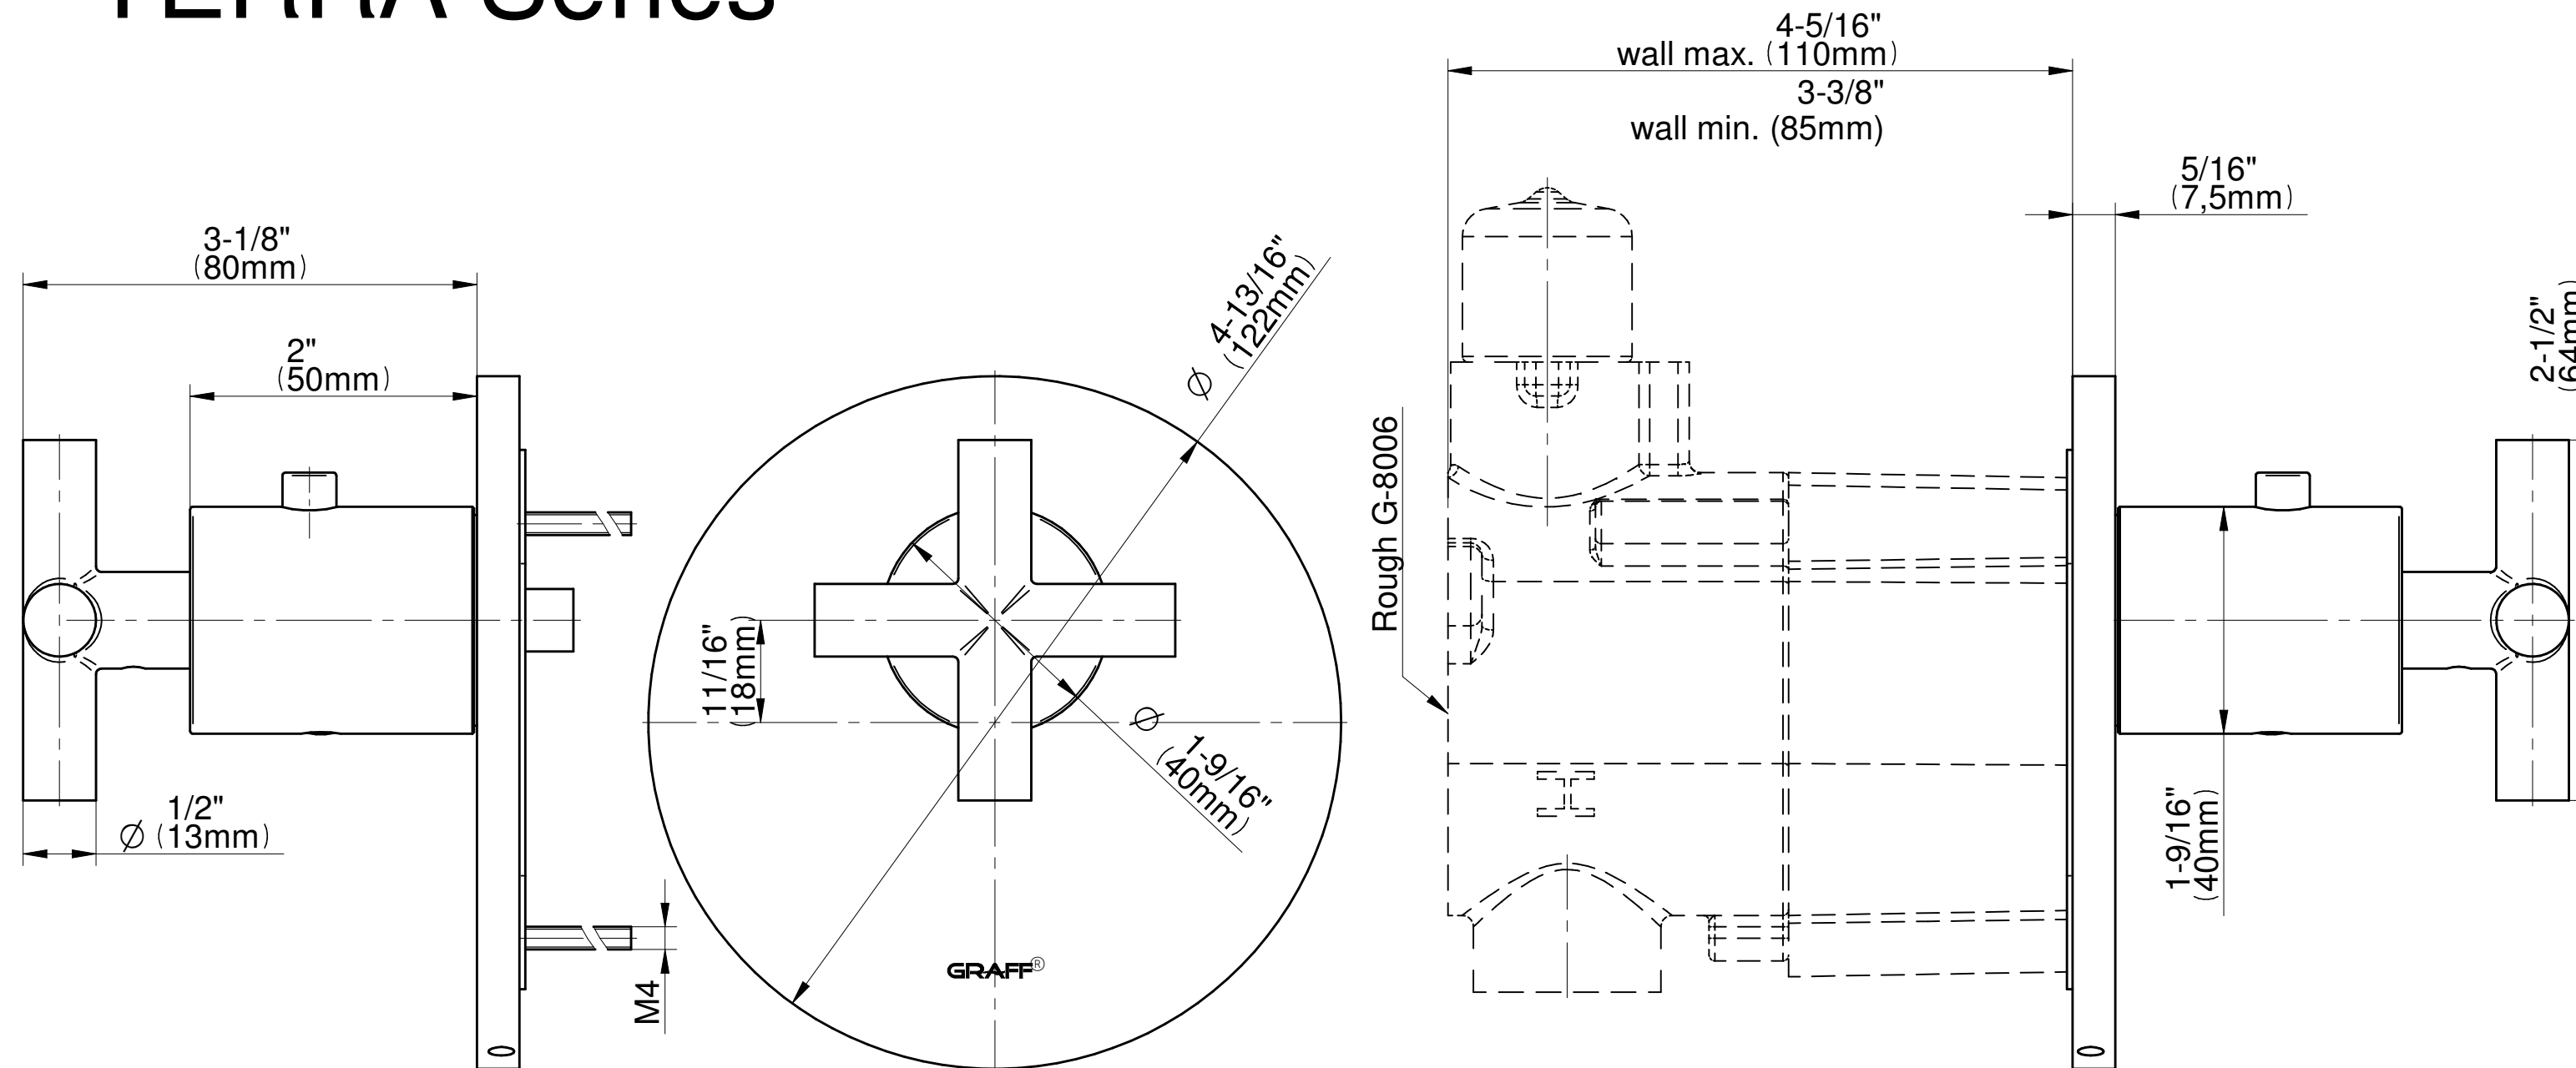

# G-8037-C17E

## TERRA Series

**GRAFF®**  
CUTTING EDGE DESIGN